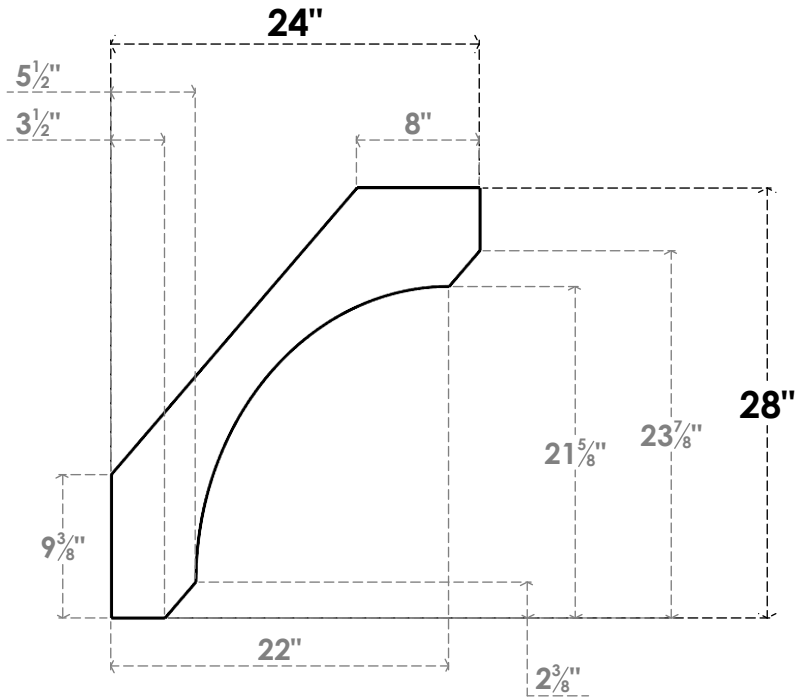

ITEM NUMBER: BRCPC060X24000X28000LEC

6"W X 24"D X 28"H LEGACY ARCHITECTURAL GRADE PVC CLOSED KNEE BRACE

SIDE PROFILE

FRONT PROFILE

ISOMETRIC

EKENA MILLWORK
2300 WEST MAIN ST.
CLARKSVILLE, TX 75426
TOLL FREE: 866-607-0453
WWW.EKENAMILLWORK.COM