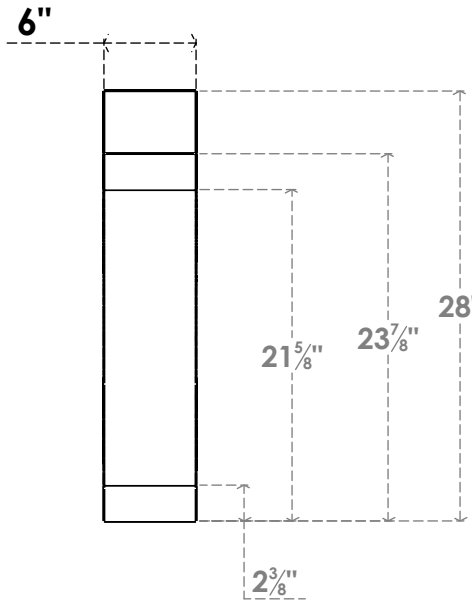

ITEM NUMBER: BRCPC060X24000X28000LEC

6"W X 24"D X 28"H LEGACY ARCHITECTURAL GRADE PVC CLOSED KNEE BRACE

SIDE PROFILE

FRONT PROFILE

ISOMETRIC

EKENA MILLWORK
2300 WEST MAIN ST.
CLARKSVILLE, TX 75426
TOLL FREE: 866-607-0453
WWW.EKENAMILLWORK.COM

NOTES

1. INSTALLATION TO BE COMPLETED IN ACCORDANCE WITH MANUFACTURER'S SPECIFICATIONS.
2. DRAWING MAY NOT BE TO SCALE
3. THIS DRAWING IS INTENDED FOR DESIGN AND PLANNING PURPOSES ONLY.
4. ALL INFORMATION CONTAINED HEREIN WAS CURRENT AT THE TIME OF DEVELOPMENT BUT MUST BE REVIEWED AND APPROVED BY THE PRODUCT MANUFACTURER TO BE CONSIDERED ACCURATE.
5. ARCHITECTURAL GRADE PVC PRODUCTS ARE MADE FROM EXPANDED CELLULAR PVC AND COME NATURALLY WHITE BUT MAY BE PAINTED